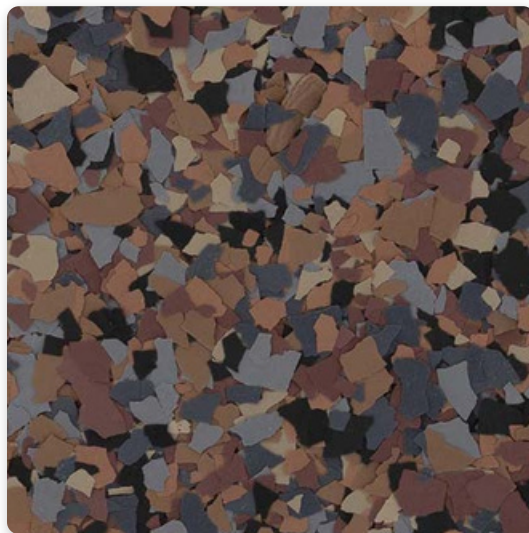

**Robin** FB-973

**COLLECTION**

**Mushroom** FB-714

**Woodland** FB-516

**Merino** FB-971

**Quail** FB-974

**Sparrow** FB-972

**Woodpecker** FB-975

**Opal** FB-901

**Moon Mist** FB-906

**Wild Dove** FB-911

**Silver Bells** FB-903

**Stargazer** FB-908

**Galaxy** FB-907

**Feather Gray** FB-905

**Snowfall** FB-602

**Slate** FB-4105

**Shale** FB-4106

**Agate** FB-4107

**Sandstone** FB-4108

**Mudstone** FB-4109

# VARIEGATED

Variegated FLAKE may vary slightly from lot-to-lot due to the nature of the manufacturing process. To ensure optimal color consistency when using multiple lots, variegated colors should be intermixed prior to use.