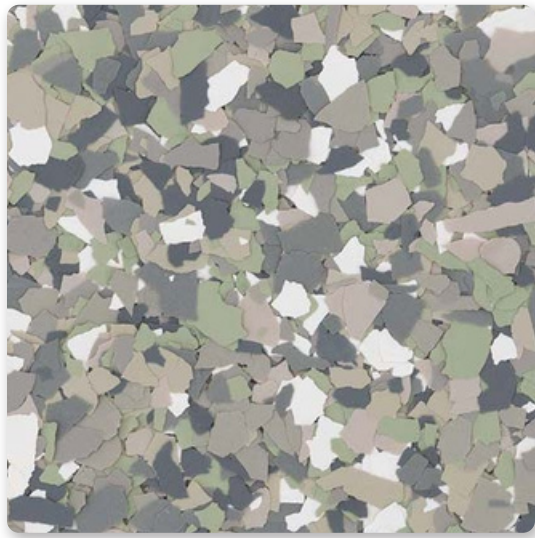

Please note FB-100s - 900s are included in the estimate. Colors outside this range may be an additional charge. Our company recommends 1/4" flake based on our 30 years of experience.

**Waxwing** FB-968

**Thyme** FB-977

**Wombat** FB-616

**Tidal Wave** FB-807

**Coyote** FB-513

**Gravel** FB-414

**Creekbed** FB-716

**Loon** FB-966

**Nightfall** FB-715