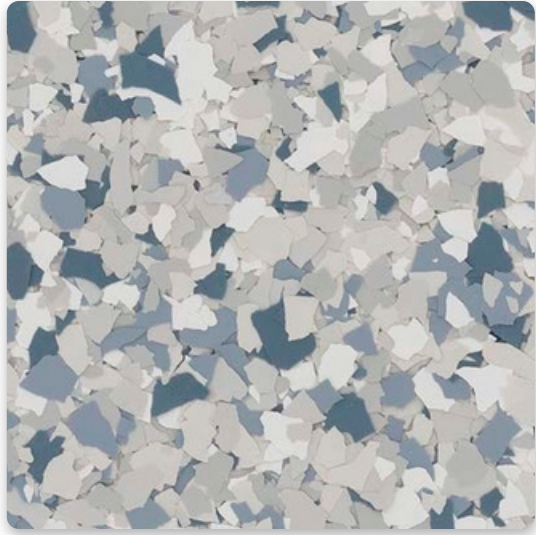

Please note FB-100s - 900s are included in the estimate. Colors outside this range may be an additional charge. Our company recommends 1/4" flake based on our 30 years of experience.

**Waxwing** FB-968

**Thyme** FB-977

**Wombat** FB-616

**Tidal Wave** FB-807

**Coyote** FB-513

**Gravel** FB-414

**Creekbed** FB-716

**Loon** FB-966

**Nightfall** FB-715

**Slate** FB-4105

**Shale** FB-4106

**Agate** FB-4107

**Sandstone** FB-4108

**Mudstone** FB-4109