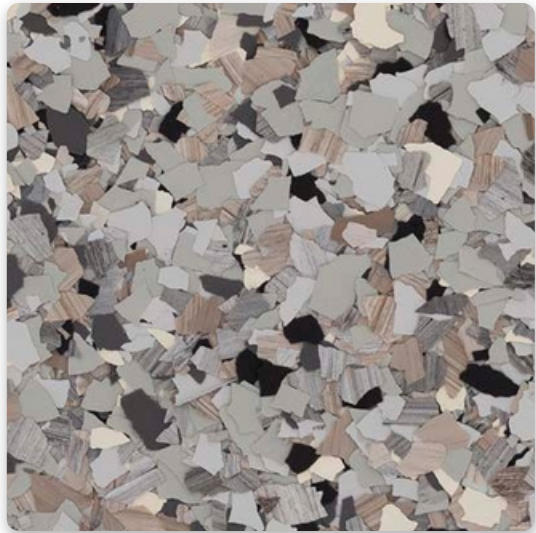

Keystone FB-713