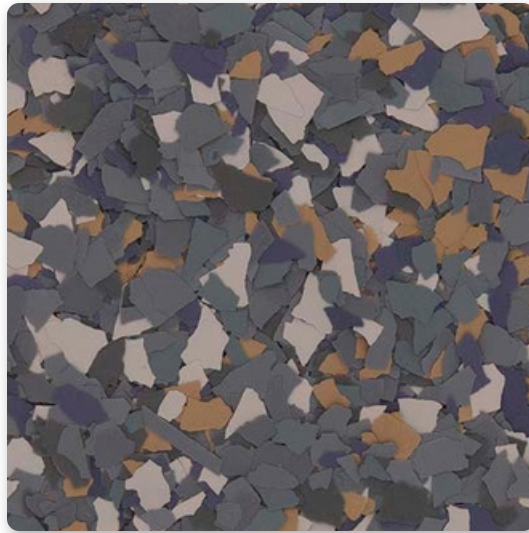

Please note FB-100s - 900s are included in the estimate. Colors outside this range may be an additional charge. Our company recommends 1/4" flake based on our 30 years of experience.

**Waxwing** FB-968

**Robin** FB-973

**COLLECTION**

**Mushroom** FB-714

**Woodland** FB-516

**Merino** FB-971

**Quail** FB-974

**Sparrow** FB-972

**Woodpecker** FB-975

**Opal** FB-901

**Moon Mist** FB-906

**Wild Dove** FB-911

**Silver Bells** FB-903

**Stargazer** FB-908

**Galaxy** FB-907

**Feather Gray** FB-905

**Snowfall** FB-602

**Slate** FB-4105

**Shale** FB-4106

**Agate** FB-4107

**Sandstone** FB-4108

**Mudstone** FB-4109