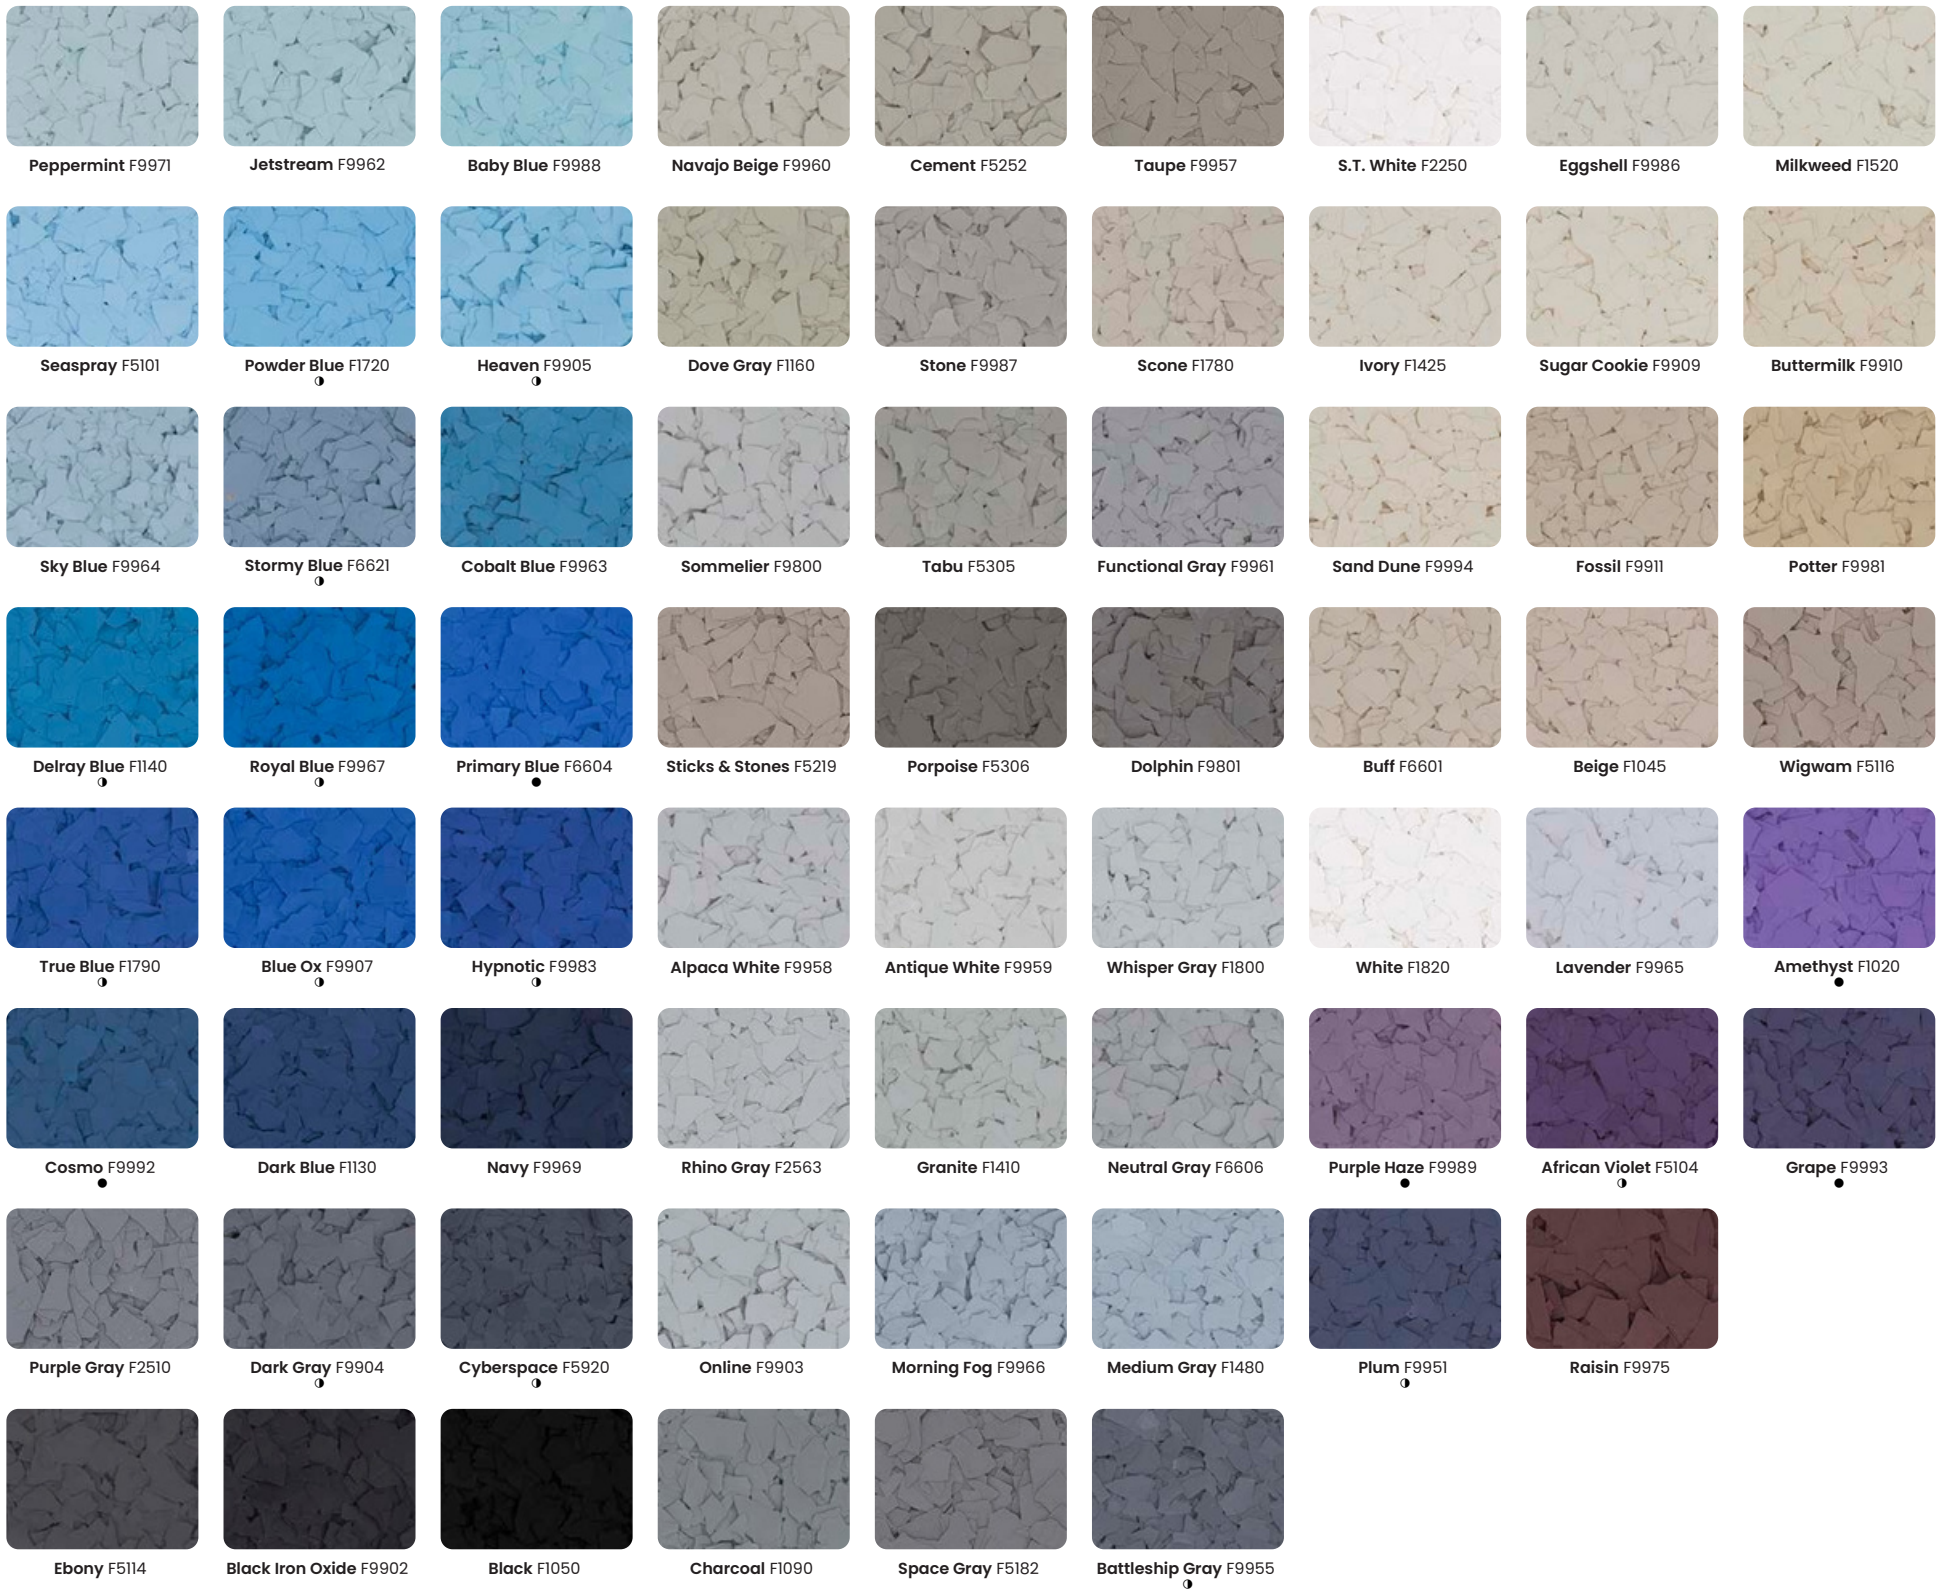

**Rosebud** FB-4213

**Husky** FB-4211

**Europa** FB-4210

**Denali** FB-4214

**Blue Granite** FB-4101

**Quartzite** FB-4102

**Travertine** FB-4103

**Turquoise** FB-4104

**Slate** FB-4105

**Shale** FB-4106

**Agate** FB-4107

**Sandstone** FB-4108

**Mudstone** FB-4109

# COLLECTION

**Claystone** FB-4110

**Limestone** FB-4111

**Blacktop** FB-4112

# VARIEGATED

Variegated FLAKE may vary slightly from lot-to-lot due to the nature of the manufacturing process. To ensure optimal color consistency when using multiple lots, variegated colors should be intermixed prior to use.